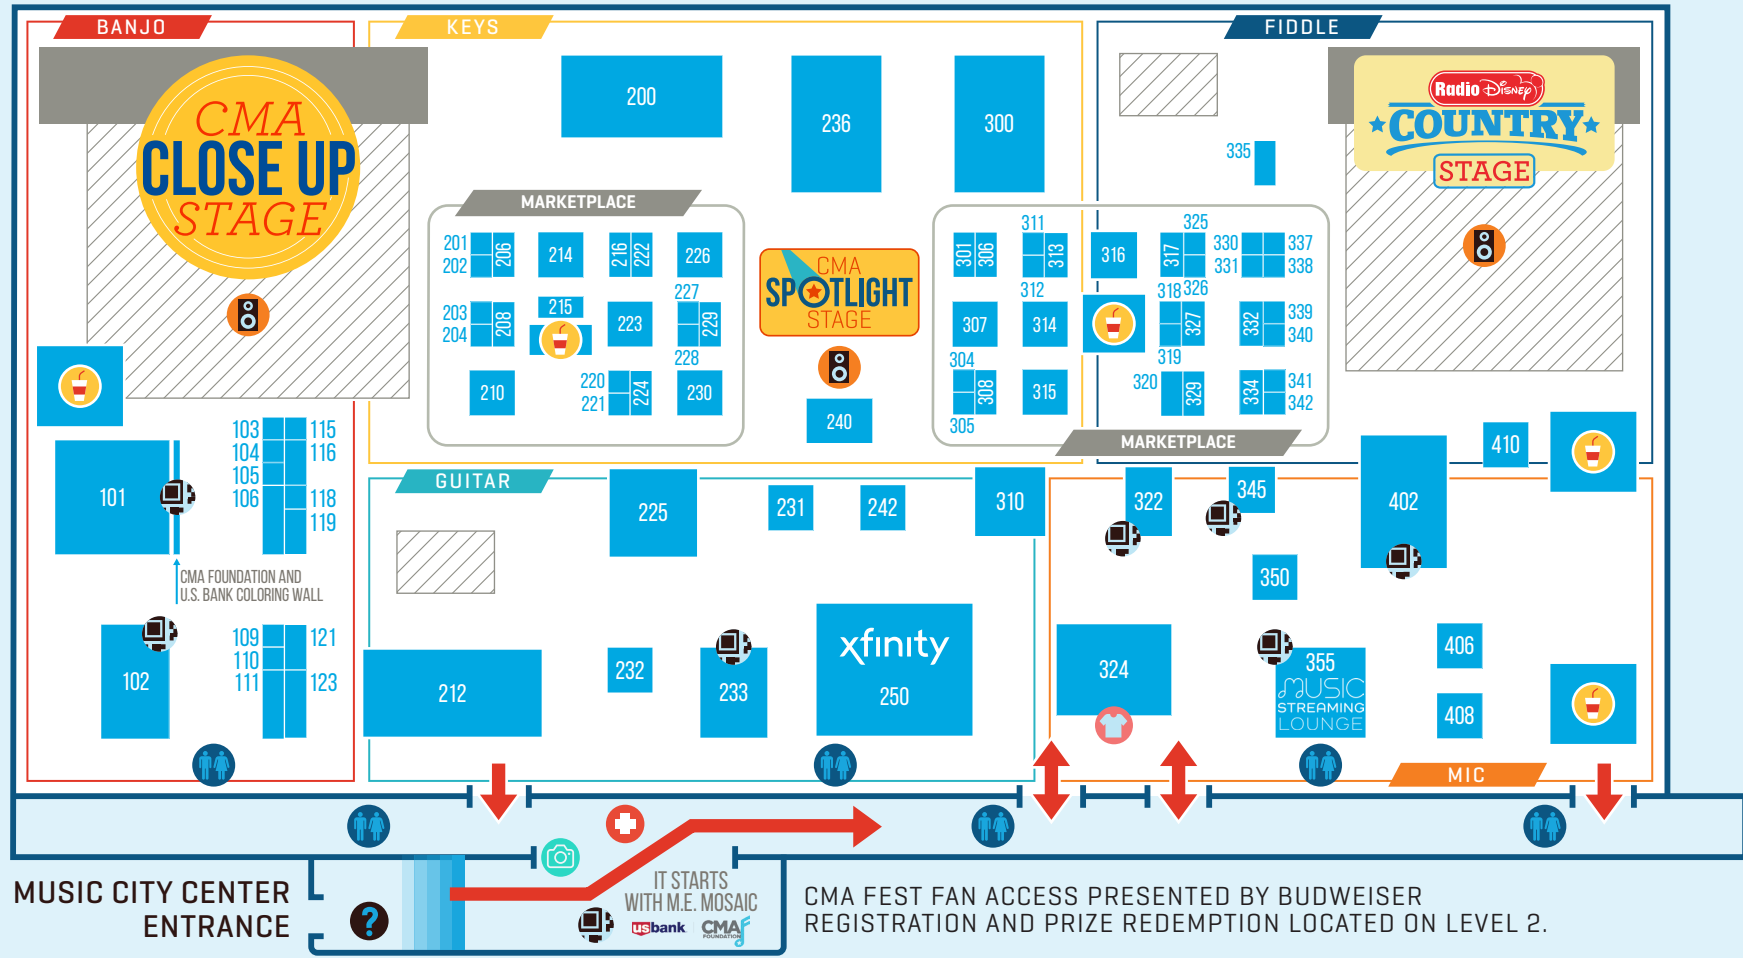

xfinity
FAN FAIR X

- STAGE
- RESTROOMS
- EXHIBITOR
- MERCHANDISE
- CONCESSIONS
- FIRST AID
- INFORMATION BOOTH
- CMA FEST FAN ACCESS PRESENTED BY BUDWEISER SCAN STATION
- PHOTO OPPORTUNITY PRESENTED BY U.S. BANK

5TH AVES

MUSIC CITY CENTER ENTRANCE

IT STARTS WITH M.E. MOSAIC
usbank CMA

CMA FEST FAN ACCESS PRESENTED BY BUDWEISER
REGISTRATION AND PRIZE REDEMPTION LOCATED ON LEVEL 2.

DEMONBREUN ST